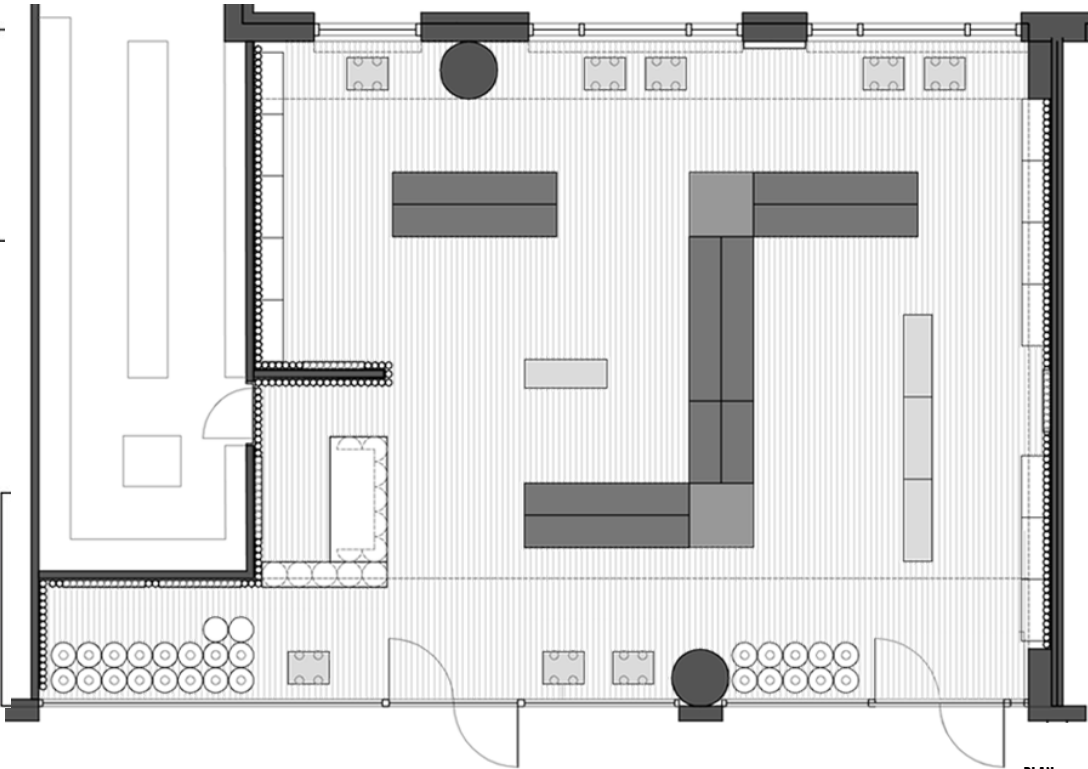

WWW.55100.IT

ITEM: SHOP
CATEGORY: FITTINGS & INTERIORS: RETAIL
LOCATION: BEIJING, CHINA
CLIENT: MANAS SPA
MATERIALS: CORRUGATED & TUBE CARDBOARD, WENGE WOOD
DESIGNER: PIETRO CARLO PELLEGRINI, ITALY

LONGITUDINAL SECTION

MAIN ELEVATION

LATITUDINAL SECTIONS

PLAN

ITEM: SHOP
CATEGORY: FITTINGS & INTERIORS- RETAIL
LOCATION: BEIJING, CHINA
CLIENT: MANAS SPA
MATERIALS: CORRUGATED & TUBE CARDBOARD, WENGE WOOD
DESIGNER: PIETRO CARLO PELLEGRINI, ITALY