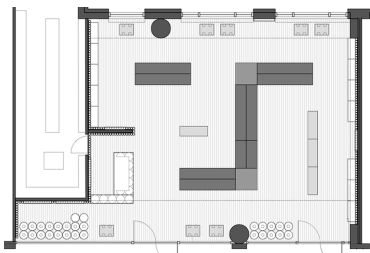

ITEM: SHOP
CATEGORY: FITTINGS & INTERIORS- RETAIL
LOCATION: BEIJING, CHINA
CLIENT: MANAS SPA
MATERIALS: CORRUGATED & TUBE CARDBOARD, WENGE WOOD
DESIGNER: PIETRO CARLO PELLEGRINI, ITALY