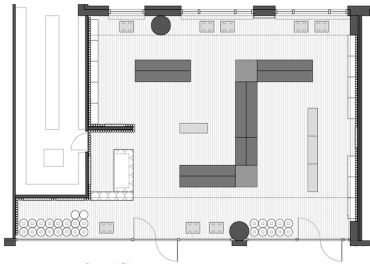

MAIN ELEVATION

LATITUDINAL SECTIONS

PLAN

ITEM: SHOP
CATEGORY: FITTINGS & INTERIORS- RETAIL
LOCATION: BEIJING, CHINA
CLIENT: MANAS SPA
MATERIALS: CORRUGATED & TUBE CARDBOARD, WENGE WOOD
DESIGNER: PIETRO CARLO PELLEGRINI, ITALY