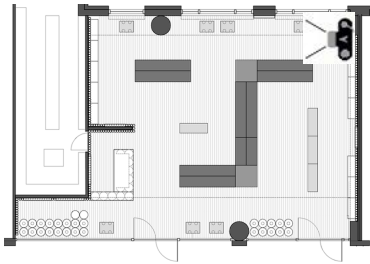

ELEVATION D