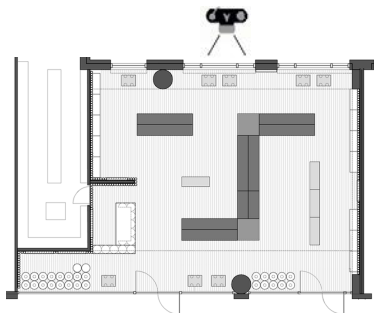

EXTERNAL ELEVATION