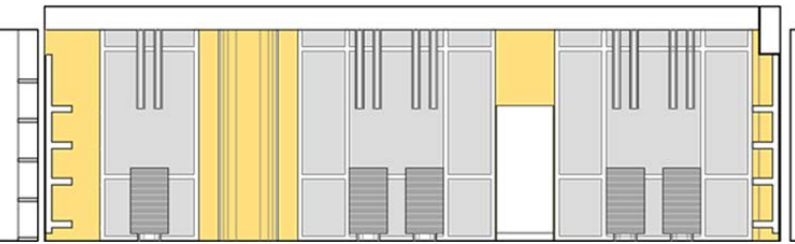

WWW.55100.IT

ITEM: SHOP
CATEGORY: FITTINGS & INTERIORS: RETAIL
LOCATION: BEIJING, CHINA
CLIENT: MANAS SPA
MATERIALS: CORRUGATED & TUBE CARDBOARD, WENGE WOOD
DESIGNER: PIETRO CARLO PELLEGRINI, ITALY

LONGITUDINAL SECTION

MAIN ELEVATION

LATITUDINAL SECTIONS

PLAN

ITEM: SHOP
CATEGORY: FITTINGS & INTERIORS- RETAIL
LOCATION: BEIJING, CHINA
CLIENT: MANAS SPA
MATERIALS: CORRUGATED & TUBE CARDBOARD, WENGE WOOD
DESIGNER: PIETRO CARLO PELLEGRINI, ITALY