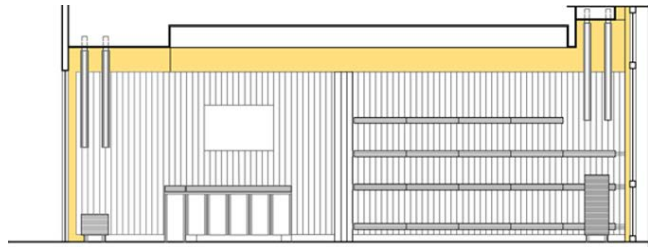

WWW.55100.IT

ITEM: SHOP
CATEGORY: FITTINGS & INTERIORS: RETAIL
LOCATION: BEIJING, CHINA
CLIENT: MANAS SPA
MATERIALS: CORRUGATED & TUBE CARDBOARD, WENGE WOOD
DESIGNER: PIETRO CARLO PELLEGRINI, ITALY

LONGITUDINAL SECTION

MAIN ELEVATION

LATITUDINAL SECTIONS

PLAN

ITEM: SHOP
CATEGORY: FITTINGS & INTERIORS- RETAIL
LOCATION: BEIJING, CHINA
CLIENT: MANAS SPA
MATERIALS: CORRUGATED & TUBE CARDBOARD, WENGE WOOD
DESIGNER: PIETRO CARLO PELLEGRINI, ITALY