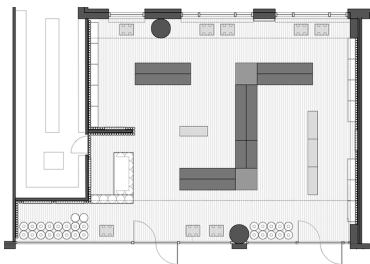

ITEM: SHOP
CATEGORY: FITTINGS & INTERIORS- RETAIL
LOCATION: BEIJING, CHINA
CLIENT: MANAS SPA
MATERIALS: CORRUGATED & TUBE CARDBOARD, WENGE WOOD
DESIGNER: PIETRO CARLO PELLEGRINI, ITALY