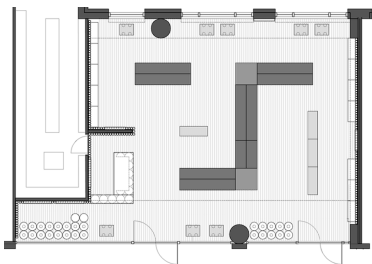

ITEM: SHOP
CATEGORY: FITTINGS & INTERIORS- RETAIL
LOCATION: BEIJING, CHINA
CLIENT: MANAS SPA
MATERIALS: CORRUGATED & TUBE CARDBOARD, WENGE WOOD
DESIGNER: PIETRO CARLO PELLEGRINI, ITALY