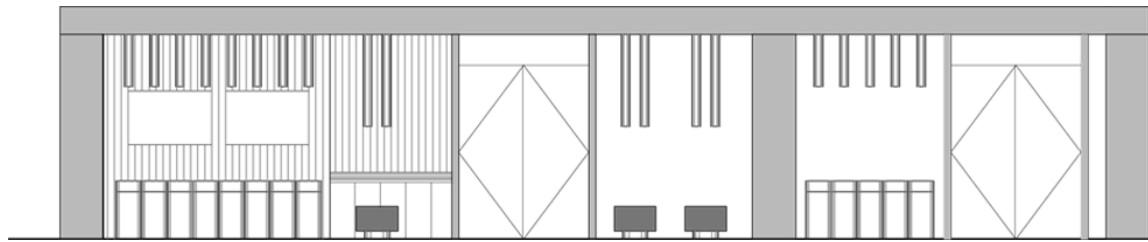

WWW.55100.IT

ITEM: SHOP
CATEGORY: FITTINGS & INTERIORS: RETAIL
LOCATION: BEIJING, CHINA
CLIENT: MANAS SPA
MATERIALS: CORRUGATED & TUBE CARDBOARD, WENGE WOOD
DESIGNER: PIETRO CARLO PELLEGRINI, ITALY

LONGITUDINAL SECTION

MAIN ELEVATION

LATITUDINAL SECTIONS

PLAN

ITEM: SHOP
CATEGORY: FITTINGS & INTERIORS- RETAIL
LOCATION: BEIJING, CHINA
CLIENT: MANAS SPA
MATERIALS: CORRUGATED & TUBE CARDBOARD, WENGE WOOD
DESIGNER: PIETRO CARLO PELLEGRINI, ITALY

ELEVATION A

ITEM: SHOP
CATEGORY: FITTINGS & INTERIORS- RETAIL
LOCATION: BEIJING, CHINA
CLIENT: MANAS SPA
MATERIALS: CORRUGATED & TUBE CARDBOARD, WENGE WOOD
DESIGNER: PIETRO CARLO PELLEGRINI, ITALY

ELEVATION A