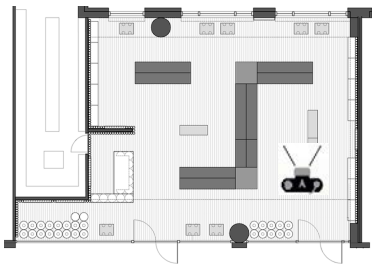

ELEVATION C