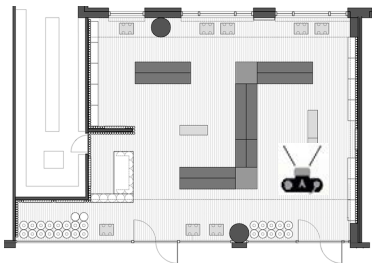

ELEVATION C